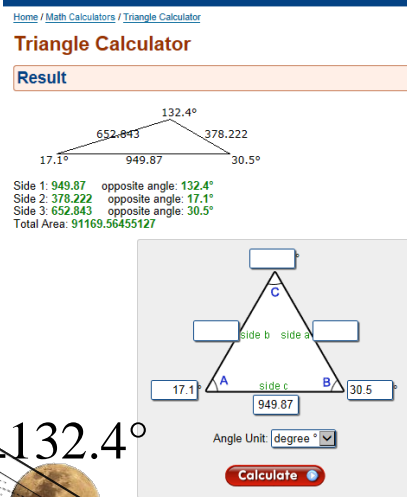

Summary of Experiment:

- Distance – 949.87 mi (1,528.66 km)
- Summary of Marks readings:
 - Elevation Angle $\angle 30.5^\circ$
 - Facing -1° (North-west)($179^\circ - 180^\circ$)
 - Date/Time 7/4/2017 20:02:19
- Summary of Mickeys readings:
 - Elevation Angle $\angle 17.1^\circ$
 - Facing 116° (South-east)
 - Date/Time 7/04/2017 19:02:18 (1 hour time difference)
- Difference in Time 1 second
- Red numeric values are perpendicular distances from earth to moon.
- Calculated distance. (Calculator.net)

Black Numbers
Calculator.net

Red Numbers
Calculator.net

Kennewick, WA actual

THEODOLITE

La Veta, CO actual

Factoring in curvature of the earth:
 $949.87 \text{ miles} / 64.17 \text{ miles per degree} = \angle 14.8^\circ$

Adjusting one side for the curvature: $\angle 17.1^\circ + \angle 14.8^\circ = \angle 31.9^\circ$

Black Numbers

Calculator.net

Home / Math Calculators / Triangle Calculator

Triangle Calculator

Result

Side 1: 949.87 opposite angle: 117.6°
 Side 2: 566.402 opposite angle: 31.9°
 Side 3: 544.001 opposite angle: 30.5°
 Total Area: 136529.98337291

Red Numbers

Calculator.net

Home / Math Calculators / Triangle Calculator

Triangle Calculator

Result

Side 1: 544.001 opposite angle: 90°
 Side 2: 287.471 opposite angle: 31.9°
 Side 3: 461.841 opposite angle: 58.1°
 Total Area: 66383.007276486