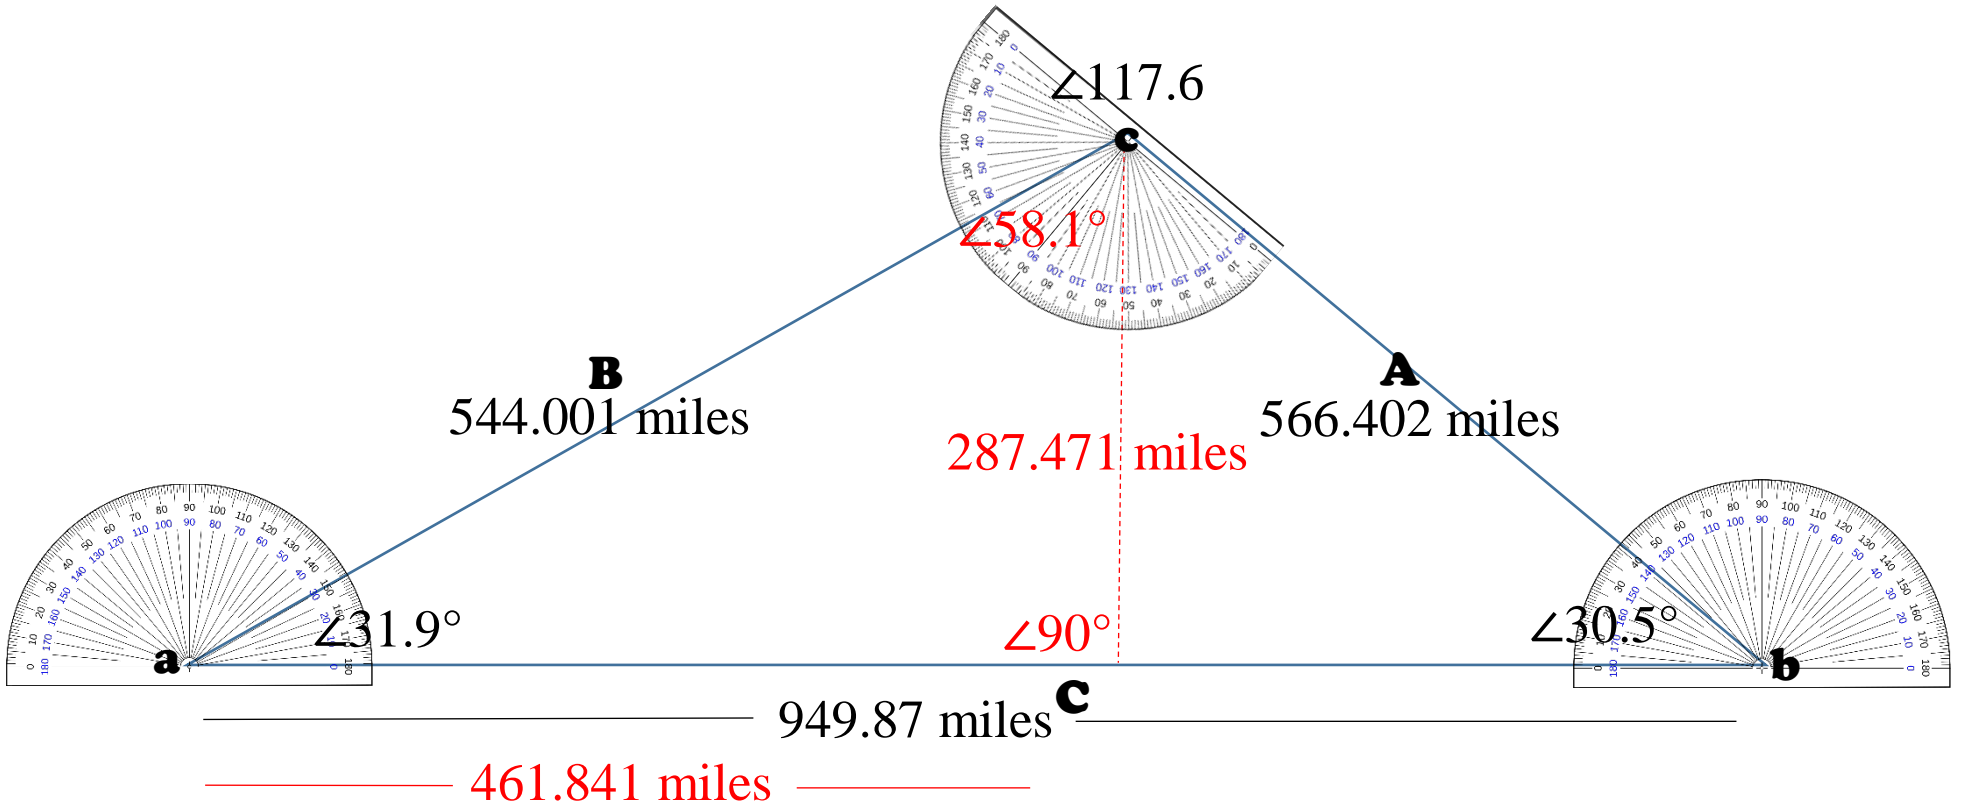

Summary of Experiment:

- Distance – 949.87 mi (1,528.66 km)
- Summary of Marks readings:
 - Elevation Angle $\angle 30.5^\circ$
 - Facing -1° (North-west)($179^\circ - 180^\circ$)
 - Date/Time 7/4/2017 20:02:19
- Summary of Mickeys readings:
 - Elevation Angle $\angle 17.1^\circ$
 - Facing 116° (South-east)
 - Date/Time 7/04/2017 19:02:18 (1 hour time difference)
- Difference in Time 1 second
- Red numeric values are perpendicular distances from earth to moon.
- Calculated distance. (Calculator.net)

Black Numbers
Calculator.net

Red Numbers
Calculator.net

Kennewick, WA actual

THEODOLITE

La Veta, CO actual

Factoring in curvature of the earth:
 $949.87 \text{ miles} / 64.17 \text{ miles per degree} = \angle 14.8^\circ$

Adjusting one side for the curvature: $\angle 17.1^\circ + \angle 14.8^\circ = \angle 31.9^\circ$

Black Numbers

Calculator.net

Home / Math Calculators / Triangle Calculator

Triangle Calculator

Result

Side 1: 949.87 opposite angle: 117.6°
 Side 2: 566.402 opposite angle: 31.9°
 Side 3: 544.001 opposite angle: 30.5°
 Total Area: 136529.98337291

Red Numbers

Calculator.net

Home / Math Calculators / Triangle Calculator

Triangle Calculator

Result

Side 1: 544.001 opposite angle: 90°
 Side 2: 287.471 opposite angle: 31.9°
 Side 3: 461.841 opposite angle: 58.1°
 Total Area: 66383.007276486