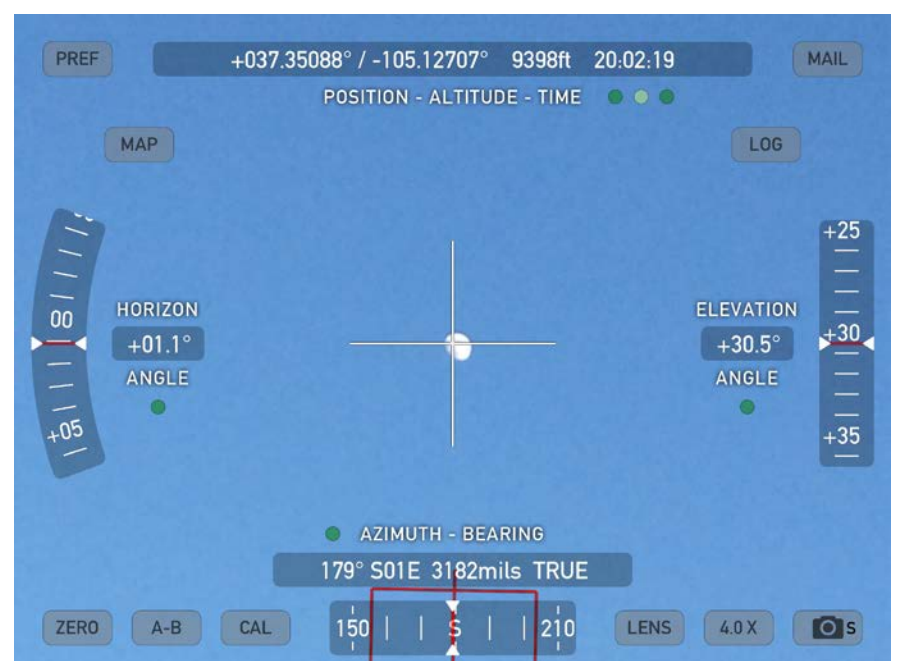

Summary of Experiment:

- Distance – 949.87 mi (1,528.66 km)
- Summary of Marks readings:
 - Elevation Angle $\angle 30.5^\circ$
 - Facing -1° (North-west)($179^\circ - 180^\circ$)
 - Date/Time 7/4/2017 20:02:19
- Summary of Mickeys readings:
 - Elevation Angle $\angle 17.1^\circ$
 - Facing 116° (South-east)
 - Date/Time 7/04/2017 19:02:18 (1 hour time difference)
- Difference in Time 1 second
- Red numeric values are perpendicular distances from earth to moon.
- Calculated distance. (Calculator.net)

Black Numbers
Calculator.net

Red Numbers
Calculator.net

Kennewick, WA actual

THEODOLITE

La Veta, CO actual

Factoring in curvature of the earth:
 $949.87 \text{ miles} / 64.17 \text{ miles per degree} = \angle 14.8^\circ$

Adjusting one side for the curvature: $\angle 17.1^\circ + \angle 14.8^\circ = \angle 31.9^\circ$

Black Numbers

Calculator.net

Home / Math Calculators / Triangle Calculator

Triangle Calculator

Result

Side 1: 949.87 opposite angle: 117.6°
 Side 2: 566.402 opposite angle: 31.9°
 Side 3: 544.001 opposite angle: 30.5°
 Total Area: 136529.98337291

Red Numbers

Calculator.net

Home / Math Calculators / Triangle Calculator

Triangle Calculator

Result

Side 1: 544.001 opposite angle: 90°
 Side 2: 287.471 opposite angle: 31.9°
 Side 3: 461.841 opposite angle: 58.1°
 Total Area: 66383.007276486