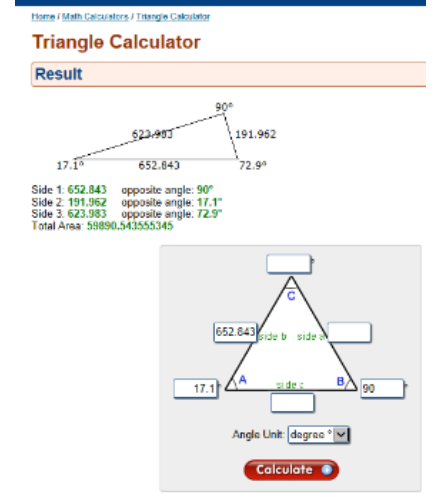

Summary of Experiment:

- Distance – 949.87 mi (1,528.66 km)
- Summary of Marks readings:
 - Elevation Angle $\angle 30.5^\circ$
 - Facing -1° (North-west)($179^\circ - 180^\circ$)
 - Date/Time 7/4/2017 20:02:19
- Summary of Mickeys readings:
 - Elevation Angle $\angle 17.1^\circ$
 - Facing 116° (South-east)
 - Date/Time 7/04/2017 19:02:18 (1 hour time difference)
- Difference in Time 1 second
- Red numeric values are perpendicular distances from earth to moon.
- Calculated distance. (Calculator.net)

Black Numbers
Calculator.net

Red Numbers
Calculator.net

Kennewick, WA actual

THEODOLITE

La Veta, CO actual

Factoring in curvature of the earth:
 $949.87 \text{ miles} / 64.17 \text{ miles per degree} = \angle 14.8^\circ$

Adjusting one side for the curvature: $\angle 17.1^\circ + \angle 14.8^\circ = \angle 31.9^\circ$

Black Numbers

Calculator.net

Home / Math Calculators / Triangle Calculator

Triangle Calculator

Result

Side 1: 949.87 opposite angle: 117.6°
 Side 2: 566.402 opposite angle: 31.9°
 Side 3: 544.001 opposite angle: 30.5°
 Total Area: 136529.98337291

Red Numbers

Calculator.net

Home / Math Calculators / Triangle Calculator

Triangle Calculator

Result

Side 1: 544.001 opposite angle: 90°
 Side 2: 287.471 opposite angle: 31.9°
 Side 3: 461.841 opposite angle: 58.1°
 Total Area: 66383.007276486