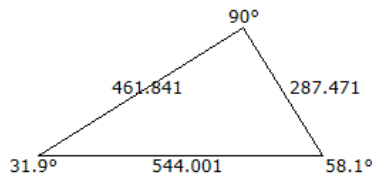

Black Numbers
Calculator.net

Red Numbers
Calculator.net

Kennewick, WA actual

THEODOLITE

La Veta, CO actual

Factoring in curvature of the earth:
 $949.87 \text{ miles} / 64.17 \text{ miles per degree} = \angle 14.8^\circ$

Adjusting one side for the curvature: $\angle 17.1^\circ + \angle 14.8^\circ = \angle 31.9^\circ$

Black Numbers

Calculator.net

Home / Math Calculators / Triangle Calculator

Triangle Calculator

Result

Side 1: 949.87 opposite angle: 117.6°
 Side 2: 566.402 opposite angle: 31.9°
 Side 3: 544.001 opposite angle: 30.5°
 Total Area: 136529.98337291

Red Numbers

Calculator.net

Home / Math Calculators / Triangle Calculator

Triangle Calculator

Result

Side 1: 544.001 opposite angle: 90°
 Side 2: 287.471 opposite angle: 31.9°
 Side 3: 461.841 opposite angle: 58.1°
 Total Area: 66383.007276486