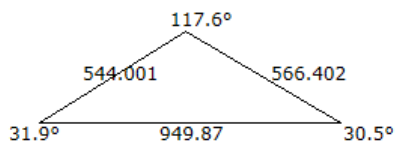

Black Numbers
Calculator.net

Red Numbers
Calculator.net

Kennewick, WA actual

THEODOLITE

La Veta, CO actual

Factoring in curvature of the earth:
 $949.87 \text{ miles} / 64.17 \text{ miles per degree} = \angle 14.8^\circ$

Adjusting one side for the curvature: $\angle 17.1^\circ + \angle 14.8^\circ = \angle 31.9^\circ$

Black Numbers

Calculator.net

Home / Math Calculators / Triangle Calculator

Triangle Calculator

Result

Side 1: 949.87 opposite angle: 117.6°
 Side 2: 566.402 opposite angle: 31.9°
 Side 3: 544.001 opposite angle: 30.5°
 Total Area: 136529.98337291

Red Numbers

Calculator.net

Home / Math Calculators / Triangle Calculator

Triangle Calculator

Result

Side 1: 544.001 opposite angle: 90°
 Side 2: 287.471 opposite angle: 31.9°
 Side 3: 461.841 opposite angle: 58.1°
 Total Area: 66383.007276486