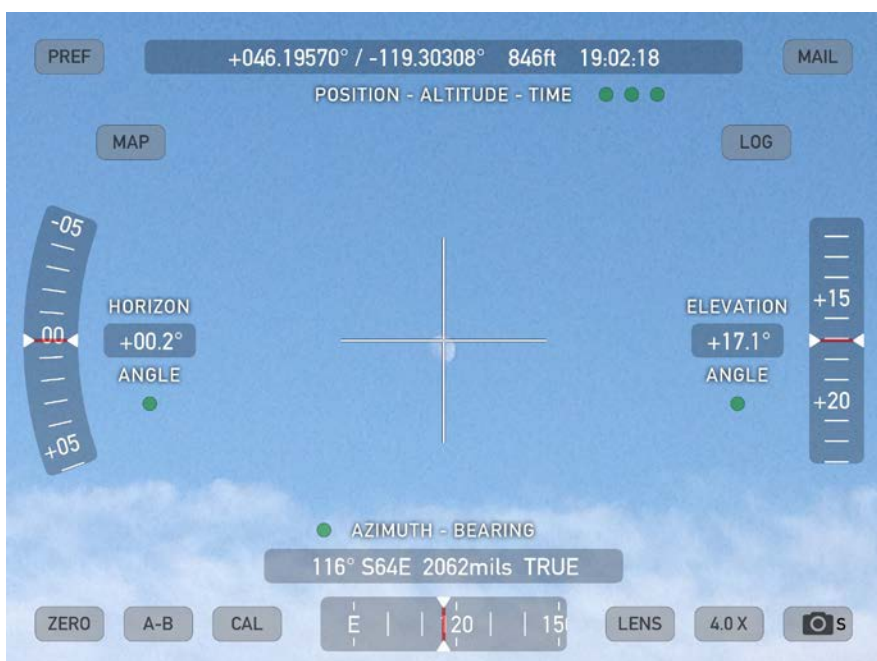

Summary of Experiment:

- Distance – 949.87 mi (1,528.66 km)
- Summary of Marks readings:
 - Elevation Angle $\angle 30.5^\circ$
 - Facing -1° (North-west)($179^\circ - 180^\circ$)
 - Date/Time 7/4/2017 20:02:19
- Summary of Mickeys readings:
 - Elevation Angle $\angle 17.1^\circ$
 - Facing 116° (South-east)
 - Date/Time 7/04/2017 19:02:18 (1 hour time difference)
- Difference in Time 1 second
- Red numeric values are perpendicular distances from earth to moon.
- Calculated distance. (Calculator.net)

Black Numbers
Calculator.net

Red Numbers
Calculator.net

Kennewick, WA actual

THEODOLITE

La Veta, CO actual

Factoring in curvature of the earth:
 $949.87 \text{ miles} / 64.17 \text{ miles per degree} = \angle 14.8^\circ$

Adjusting one side for the curvature: $\angle 17.1^\circ + \angle 14.8^\circ = \angle 31.9^\circ$

Black Numbers

Calculator.net

Home / Math Calculators / Triangle Calculator

Triangle Calculator

Result

Side 1: 949.87 opposite angle: 117.6°
 Side 2: 566.402 opposite angle: 31.9°
 Side 3: 544.001 opposite angle: 30.5°
 Total Area: 136529.98337291

Red Numbers

Calculator.net

Home / Math Calculators / Triangle Calculator

Triangle Calculator

Result

Side 1: 544.001 opposite angle: 90°
 Side 2: 287.471 opposite angle: 31.9°
 Side 3: 461.841 opposite angle: 58.1°
 Total Area: 66383.007276486