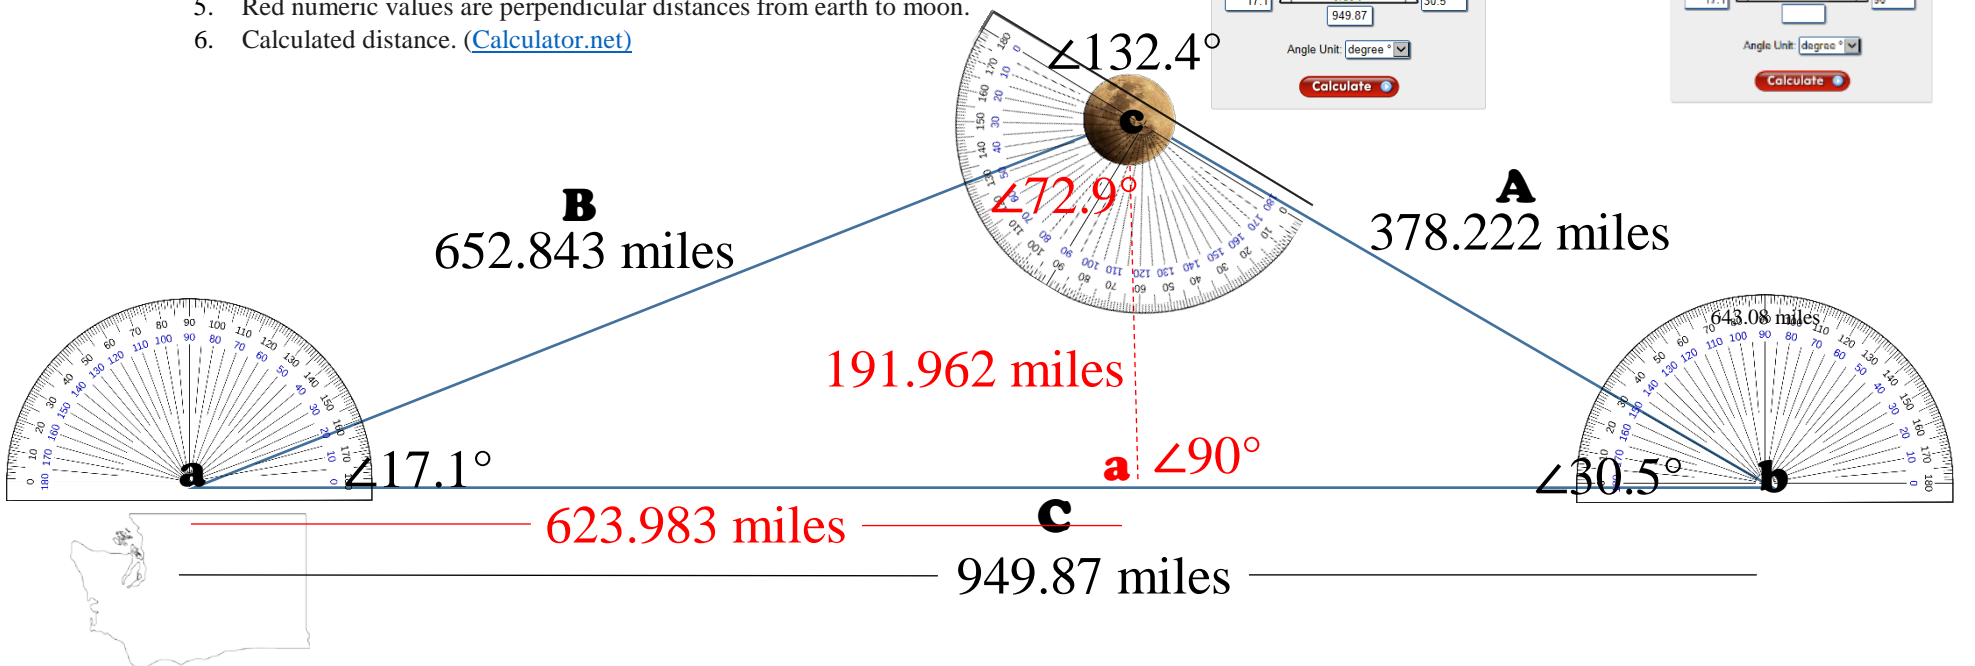

Summary of Experiment:

- Distance – 949.87 mi (1,528.66 km)
- Summary of Marks readings:
 - Elevation Angle $\angle 30.5^\circ$
 - Facing -1° (North-west)($179^\circ - 180^\circ$)
 - Date/Time 7/4/2017 20:02:19
- Summary of Mickeys readings:
 - Elevation Angle $\angle 17.1^\circ$
 - Facing 116° (South-east)
 - Date/Time 7/04/2017 19:02:18 (1 hour time difference)
- Difference in Time 1 second
- Red numeric values are perpendicular distances from earth to moon.
- Calculated distance. (Calculator.net)

Black Numbers
Calculator.net

Red Numbers
Calculator.net

Kennewick, WA actual

THEODOLITE

La Veta, CO actual

Factoring in curvature of the earth:
 $949.87 \text{ miles} / 64.17 \text{ miles per degree} = \angle 14.8^\circ$

Adjusting one side for the curvature: $\angle 17.1^\circ + \angle 14.8^\circ = \angle 31.9^\circ$

Black Numbers

Calculator.net

Home / Math Calculators / Triangle Calculator

Triangle Calculator

Result

Side 1: 949.87 opposite angle: 117.6°
 Side 2: 566.402 opposite angle: 31.9°
 Side 3: 544.001 opposite angle: 30.5°
 Total Area: 136529.98337291

Red Numbers

Calculator.net

Home / Math Calculators / Triangle Calculator

Triangle Calculator

Result

Side 1: 544.001 opposite angle: 90°
 Side 2: 287.471 opposite angle: 31.9°
 Side 3: 461.841 opposite angle: 58.1°
 Total Area: 66383.007276486